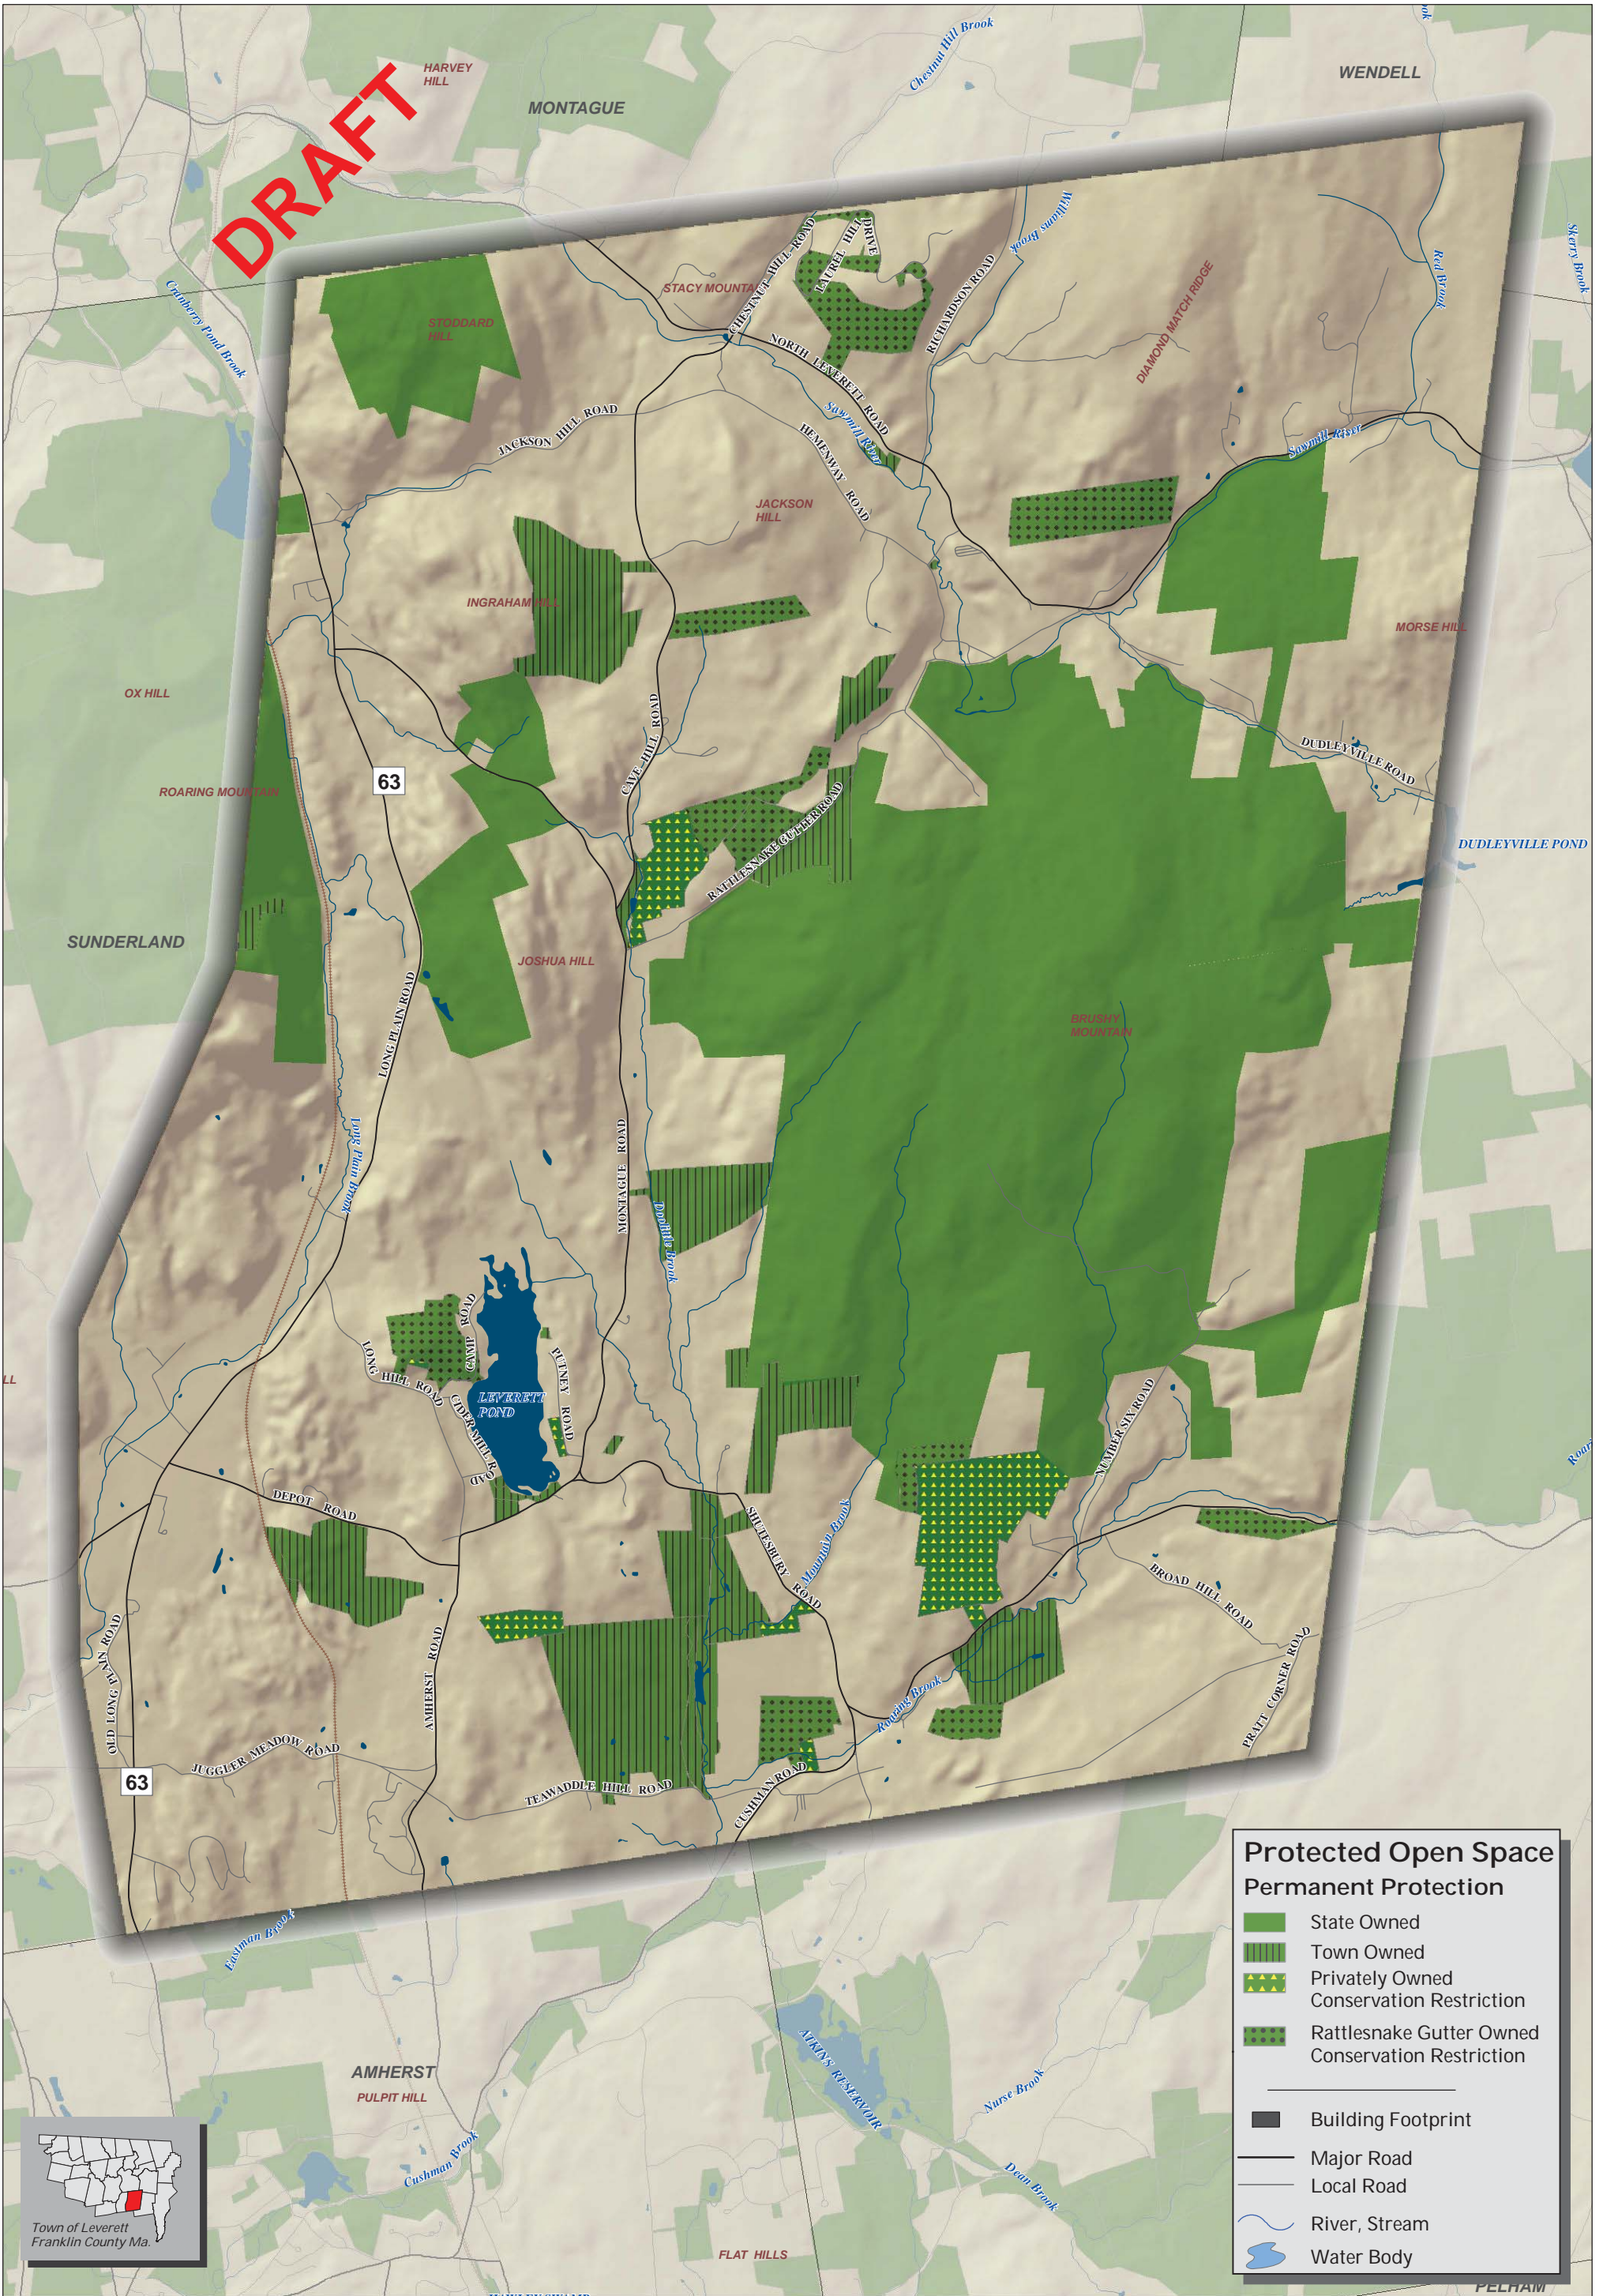

**DRAFT**

**Protected Open Space**  
**Permanent Protection**

- State Owned
- Town Owned
- Privately Owned Conservation Restriction
- Rattlesnake Gutter Owned Conservation Restriction

---

- Building Footprint
- Major Road
- Local Road
- River, Stream
- Water Body

Town of Leverett  
 Open Space &  
 Recreation Plan 2017

# Open Space

0 0.25 0.5 1 Miles

July 14, 2017